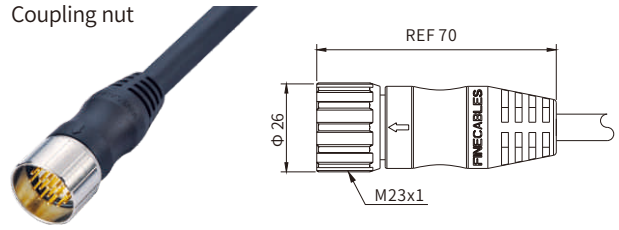

M23 Straight Connector, Molded Cable, Male, Shielded, Coupling screw/nut

Coupling screw

Coupling nut

Specifications

Contacts	6A	7A	9A	9B	9C	12A	12B	16A	17A	17B	19A
Pin layout(Male)											
Connector overmold	TPU										
Connector insert	PA										
Connector contacts	Brass with gold plated										
Coupling nut/screw	Brass with nickel plated										
Seal/O-ring	FKM or NBR										
Mating Endurance	>800										
Insulation resistance	≥ 100MΩ										
Contact resistance	≤ 5mΩ										
Ambient temperature	-25°C ~ +85°C (flexible installation) , -40°C ~ +85°C (fixed installation)										
Shielding	Available										
IP rating	IP67, IP68 in locked condition										
Cable OD range	2.0~13mm										
Number of positions	6,7		9(8+1)/(6+3)				12	16	17		19(16+3)
Contacts	6,7		8 / 6		1 / 3		12	16	17		16 3
Contact OD(mm)	2.0(14AWG)		1.0(18AWG)		2.0(14AWG)		1.0(18AWG)		1.0(18AWG)		1.0(18AWG) 1.5(16AWG)
Rated current @ 20°C(A)	20		8		20		8		8		8 10
Rated Voltage(V)	300		300		300		300		160		160 160
Impulse voltage(V)	2500		2500		2500		1500		1500		1500 1500
Overvoltage category	II										
Pollution Degree	III										
Default wire colors	Refer to page 474										