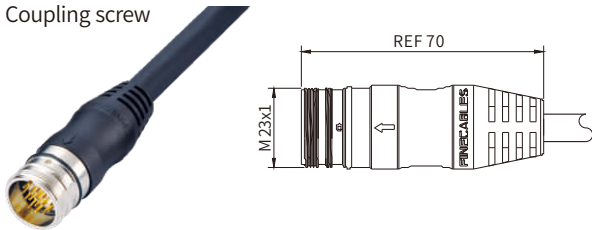

M23 Straight Connector, Molded Cable, Male, Shielded, Coupling screw/nut

Coupling screw

Coupling nut

Specifications

Contacts	6A	7A	9A	9B	9C	12A	12B	16A	17A	17B	19A
Pin layout(Male)											
Connector overmold	TPU										
Connector insert	PA										
Connector contacts	Brass with gold plated										
Coupling nut/screw	Brass with nickel plated										
Seal/O-ring	FKM or NBR										
Mating Endurance	>800										
Insulation resistance	≥ 100MΩ										
Contact resistance	≤ 5mΩ										
Ambient temperature	-25°C ~ +85°C (flexible installation) , -40°C ~ +85°C (fixed installation)										
Shielding	Available										
IP rating	IP67, IP68 in locked condition										
Cable OD range	2.0~13mm										
Number of positions	6,7		9(8+1)/(6+3)				12	16	17		19(16+3)
Contacts	6,7		8 / 6		1 / 3		12	16	17		16 3
Contact OD(mm)	2.0(14AWG)		1.0(18AWG)		2.0(14AWG)		1.0(18AWG)		1.0(18AWG)		1.0(18AWG) 1.5(16AWG)
Rated current @ 20°C(A)	20		8		20		8		8		8 10
Rated Voltage(V)	300		300		300		300		160		160 160
Impulse voltage(V)	2500		2500		2500		1500		1500		1500 1500
Overvoltage category	II										
Pollution Degree	III										
Default wire colors	Refer to page 474										